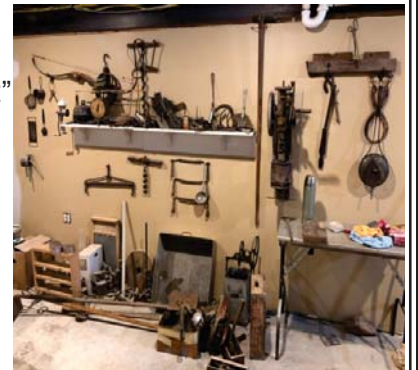

www.wheelermurphy.com

WHEELER MURPHY

Real Estate & Auction Co.

TERMS: Cash or approved checks w/picture ID. Signer will be liable for attorney/court & any costs for collection for checks returned for ISF/Stop Payment. Must pay for items before leaving the premises. Buyers are responsible for their purchases. Sellers/Auctioneer/Auction Co. are not responsible for theft/lost/broken items after buyer's purchase. Not responsible for accidents. All items sold "As Is, Where Is" with no warranties or guarantees. Statements made day of sale take precedence over any printed material.

Col. Robert Murphy
Mobile:
(816) 665-6300